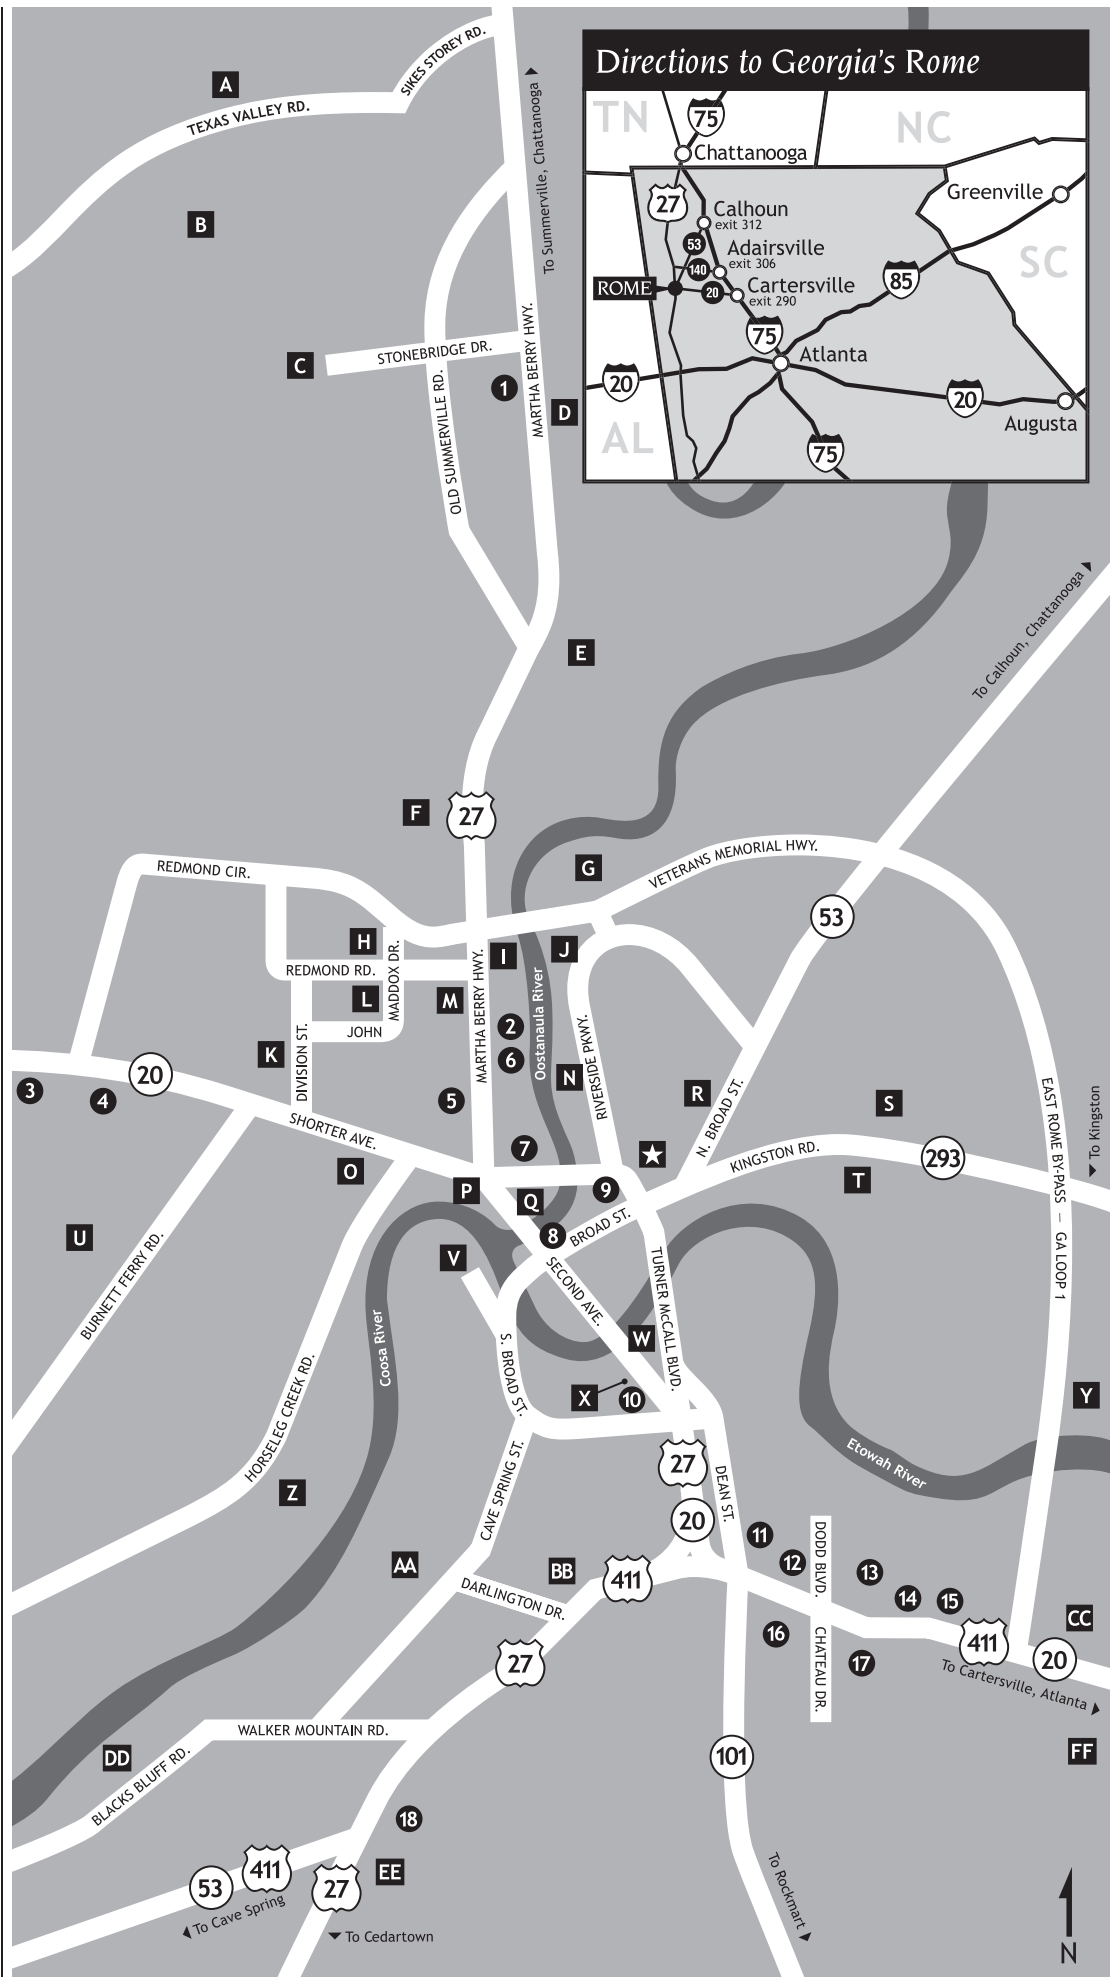

GEORGIA'S ROME

Accommodations

1. 1 Kings Inn
2. 2 Howard Johnson Express
3. 3 Ashwood Inn & Suites
4. 4 Comfort Inn
5. 5 Scottish Inns
6. 6 Country Hearth Inn
7. 7 Roman Inn
8. 8 Hawthorn Suites
9. 9 Days Inn
10. 10 Claremont Bed & Breakfast
11. 11 Stay Lodge
12. 12 Super 8
13. 13 Jameson Inn
14. 14 Best Western
15. 15 Country Inn & Suites
16. 16 Holiday Inn
17. 17 Hampton Inn
18. 18 College Inn

Points of Interest

- ★ Visitor Center / Civic Center
- A Zion Farms
- B Rocky Mountain Recreation Area
- C Stonebridge Golf Club
- D Russell Regional Airport
- E Mount Berry Square Mall
- F Berry College
- G Rome Braves State Mutual Stadium
- H Southeastern Cardiovascular Inst.
- I Oak Hill & Martha Berry Museum
- J Chieftains Museum/Major Ridge Home
- K Northwest GA Regional Hospital
- L Redmond Regional Medical Center
- M Harbin Clinic
- N Ridge Ferry Park
- O Shorter College & Eubanks Museum
- P Heritage Park
- Q Floyd Medical Center
- R Rome Army Store Museum
- S Etowah Park
- T Coosa Valley Fairgrounds
- U Alto Park
- V Coosa Country Club
- W Riverbend Center/Coosa Clinics
- X YMCA
- Y YMCA Grizzard Park
- Z Horseleg Plantation Country Club
- AA Darlington School
- BB Coosa Valley Technical College
- CC Atlanta Steeplechase/ Kingston Downs
- DD Lock & Dam Park
- EE Floyd College / Lakeview Building
- FF Rome Speedway

Greater Rome
Convention &
Visitors Bureau
Civic Center Dr. • P.O. Box 5823
Rome, GA 30162-5823
1-800-444-1834 • 706-295-5576
www.romegeorgia.org

this map is not to scale