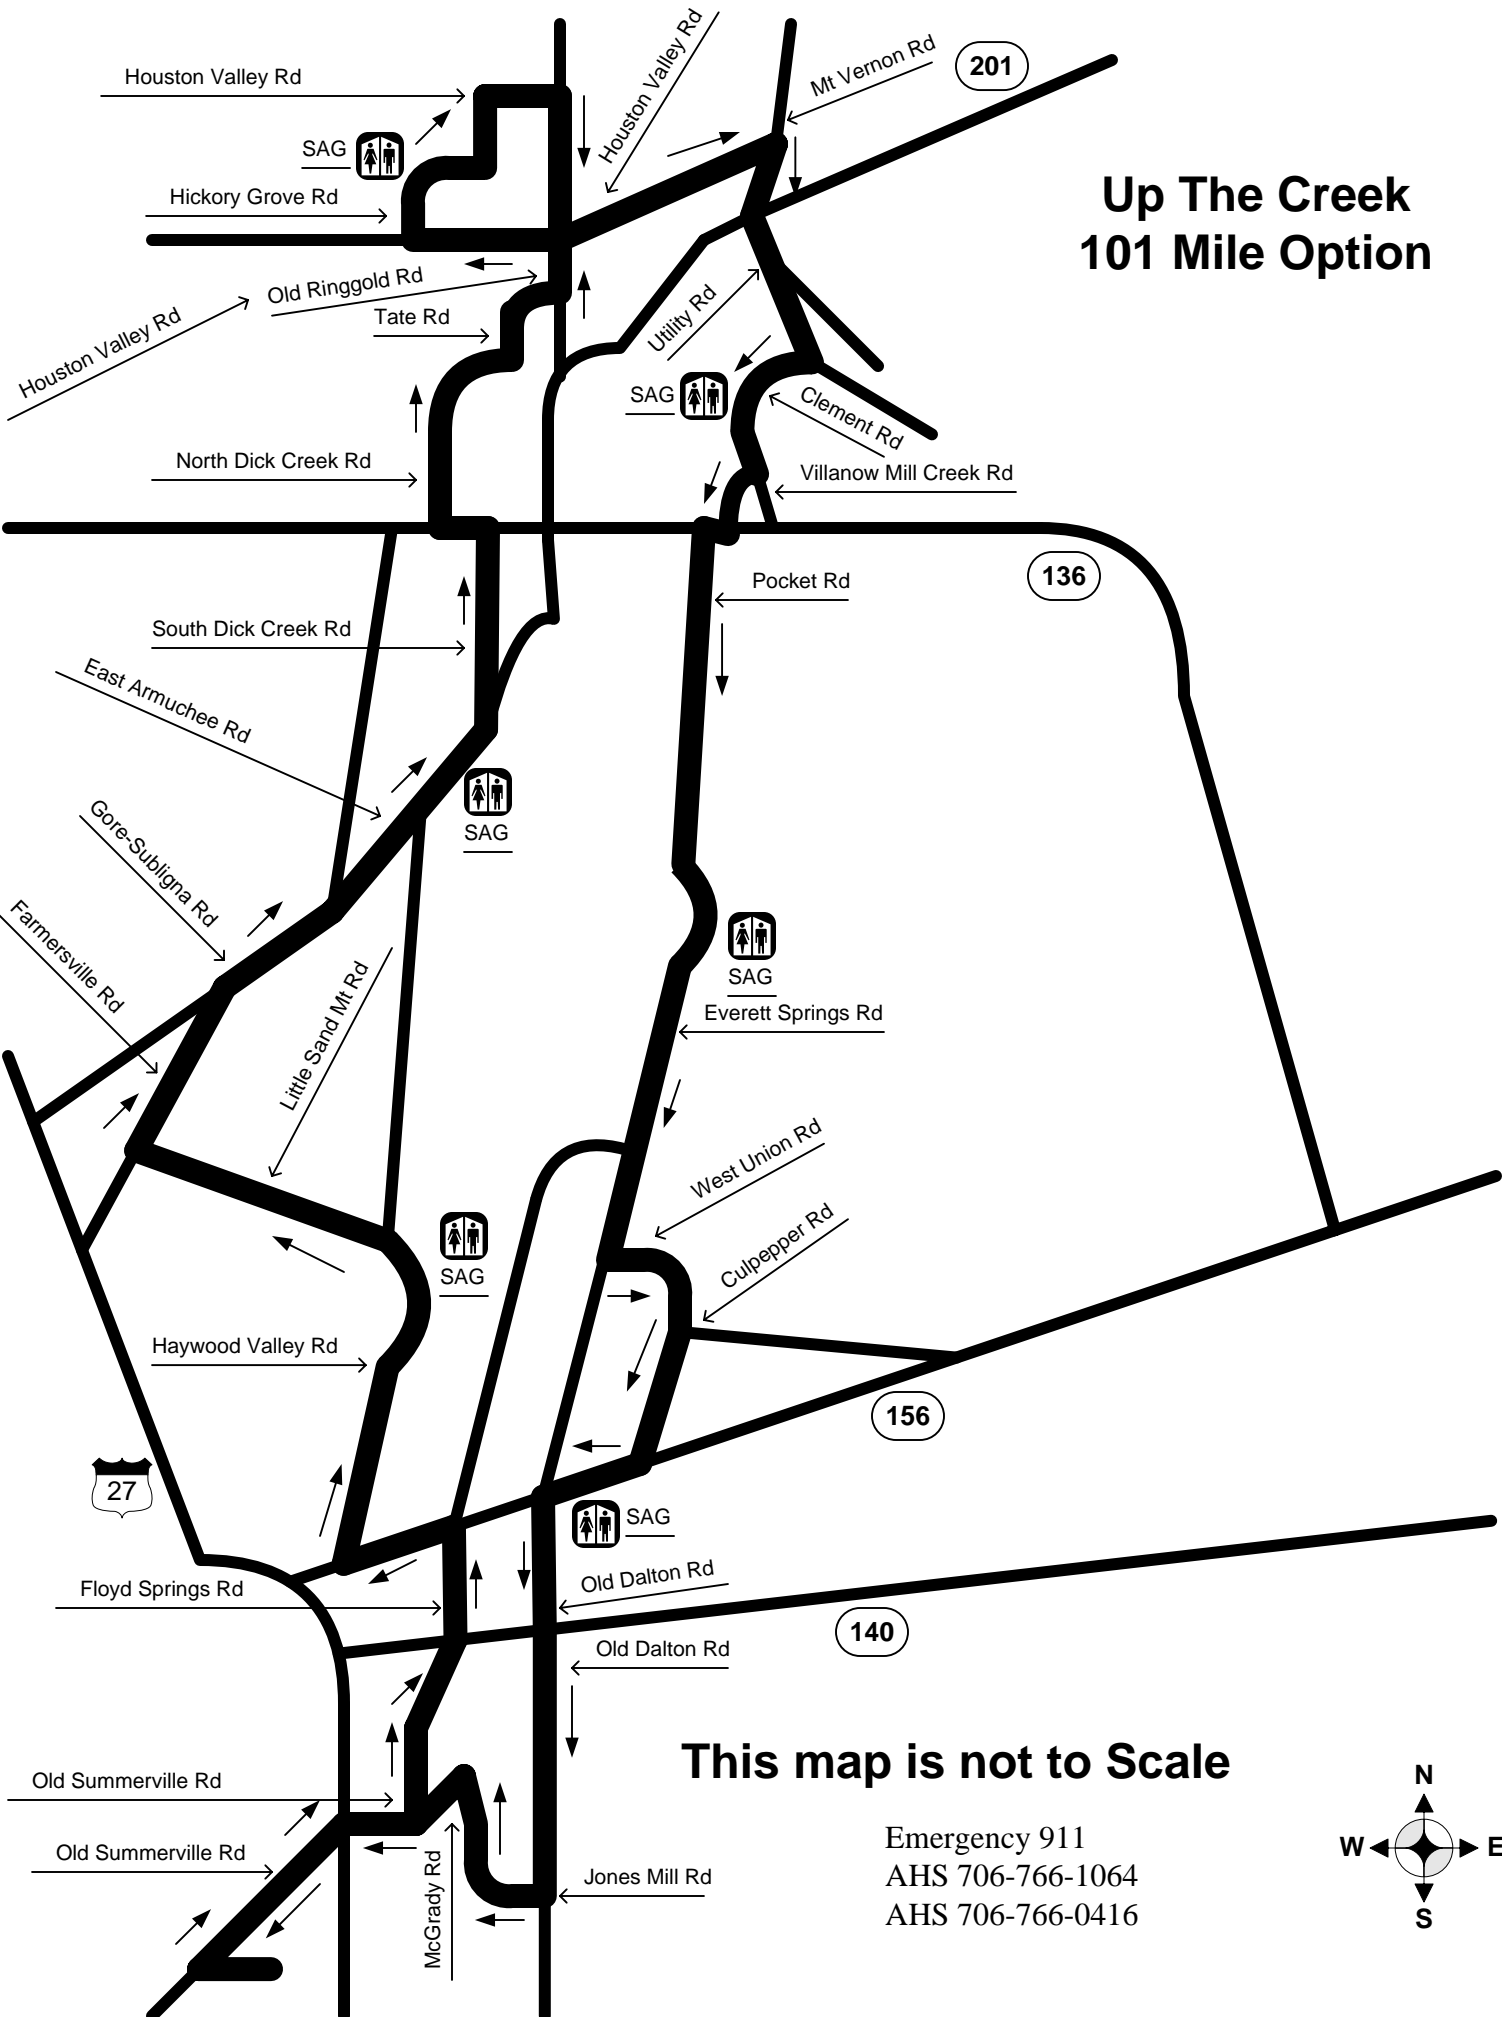

Up The Creek 101 Mile Option

Start / Finish Armuchee High School

This map is not to Scale

Emergency 911
AHS 706-766-1064
AHS 706-766-0416